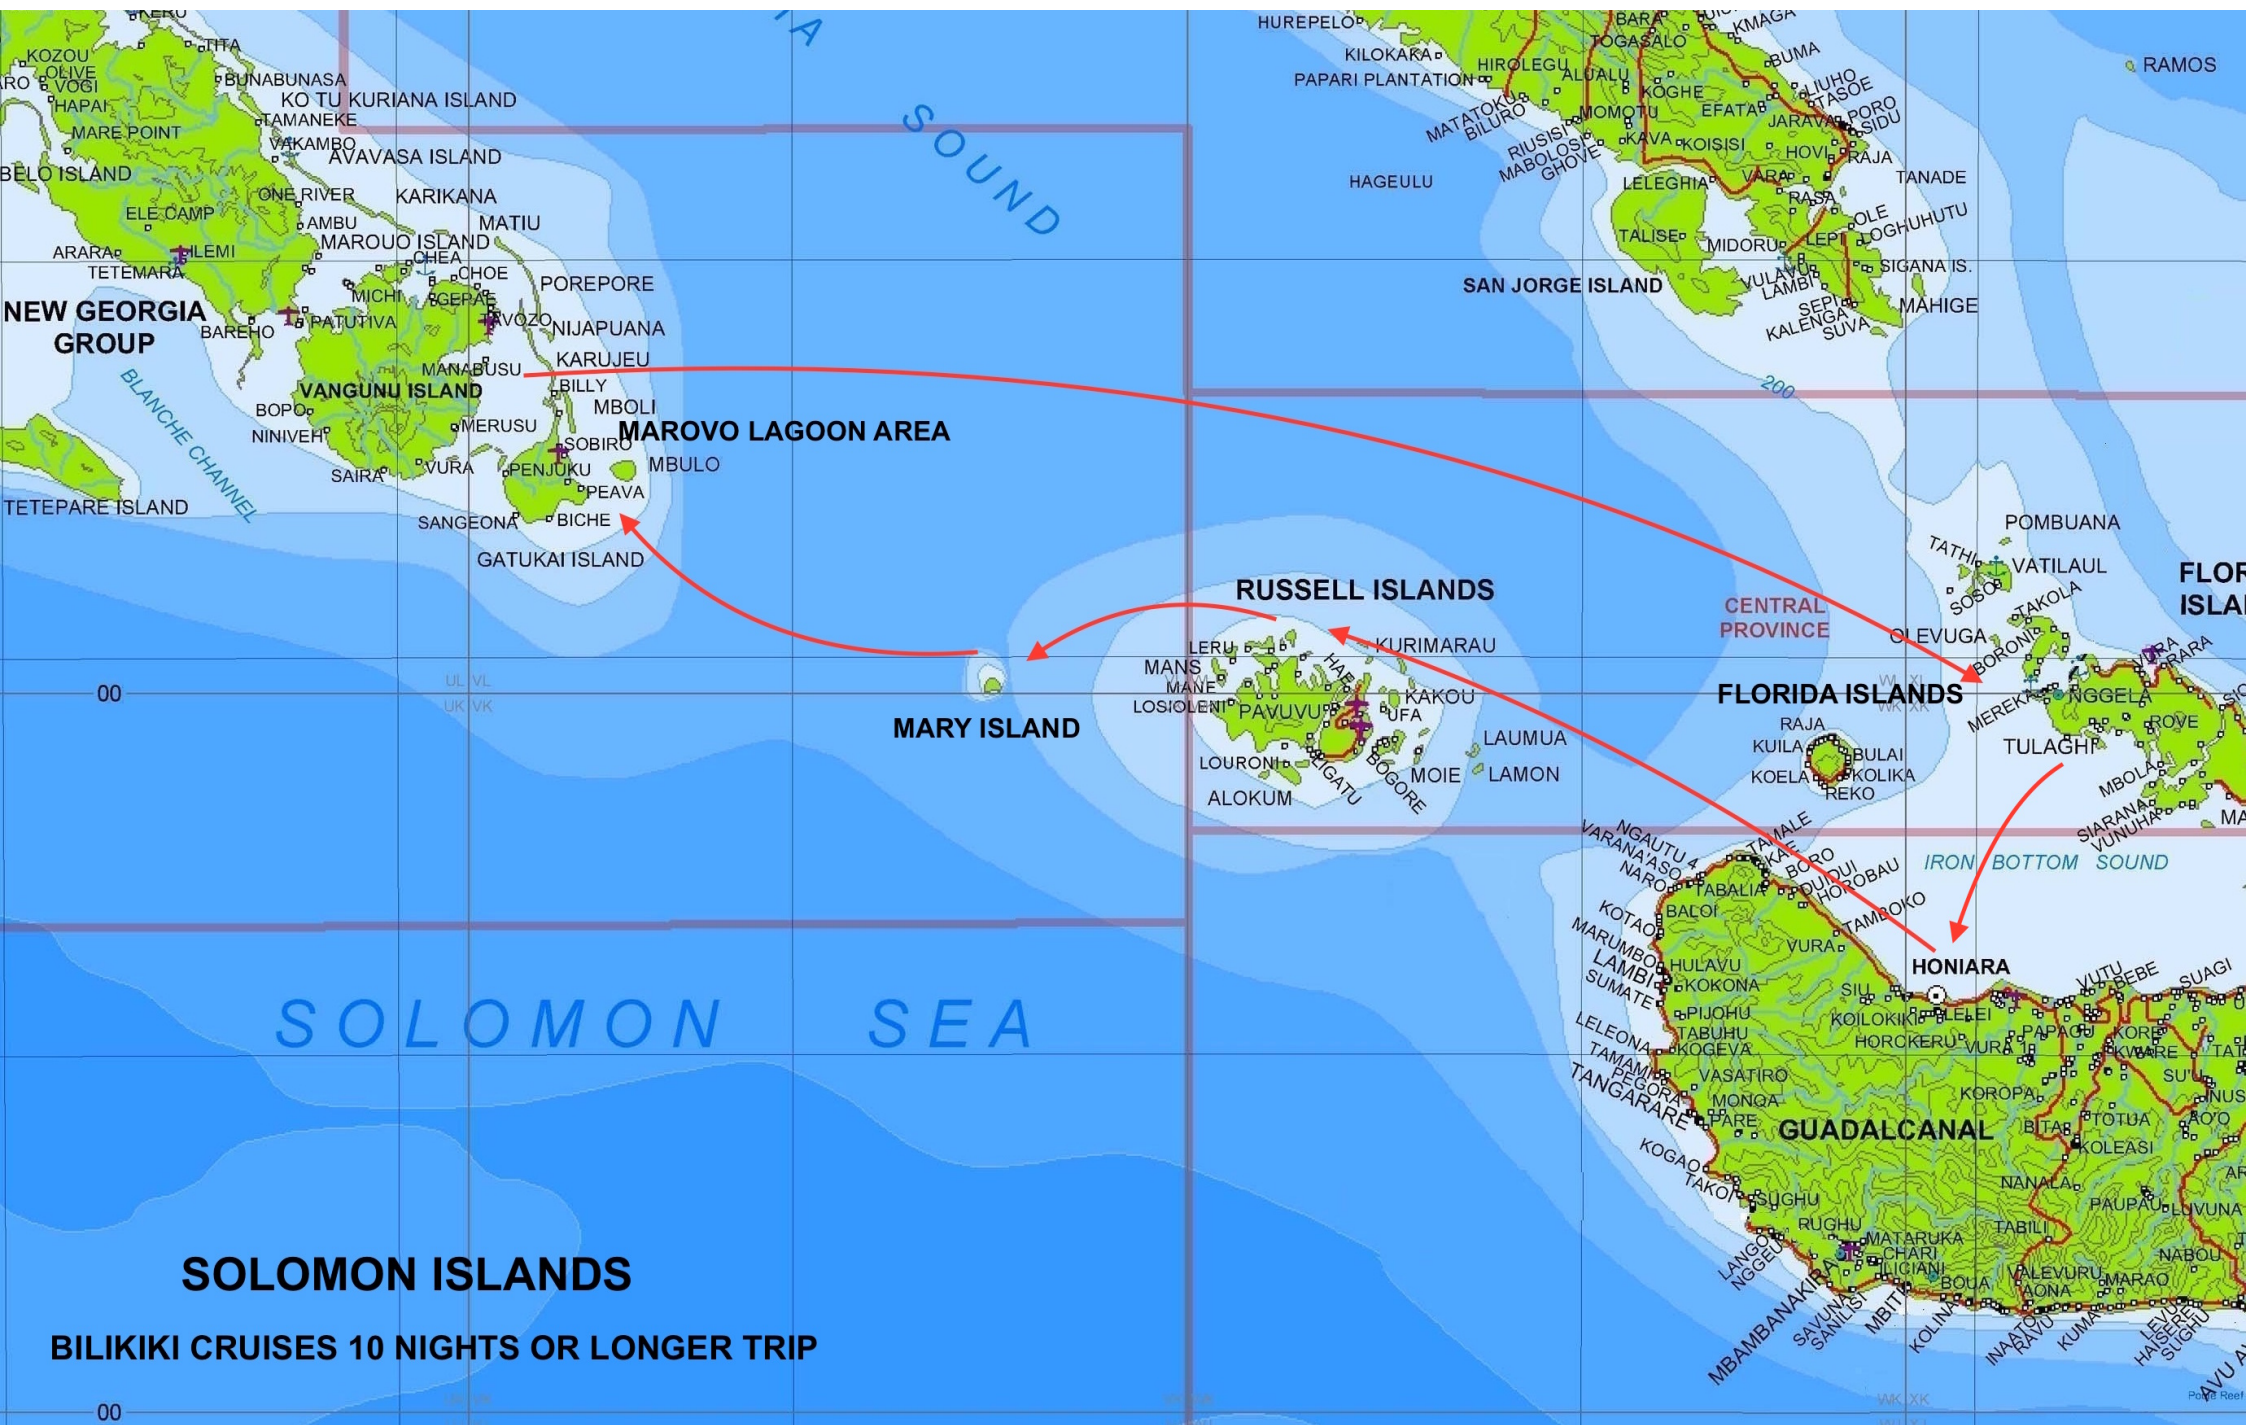

SOLOMON ISLANDS
Bilikiki Cruises 7 night trip

SOLOMON ISLANDS
BILIKIKI CRUISES 10 NIGHTS OR LONGER TRIP